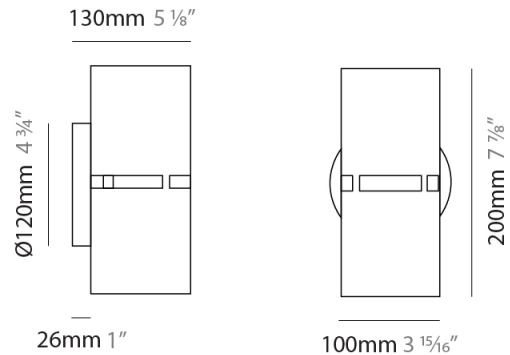

LUZ OCULTA METAL SURFACE

D53028-

base number   Finish
Options

1. To build a product code in our configurator select the specify button on the base model # product page
2. To build a manual product code on this datasheet choose from the options listed below in blue font and add the suffix to the base model #

GENERAL

Series: Luz Oculta
Subseries: Luz Oculta Metal
Brand: Fambuena
Division: Design
Mounting Type: Surface
Mounting Location: Wall
Subcategory: Ambient

PHYSICAL

Shape: Cylinder
Diameter (mm): 100
Diameter (in): 3 ¹⁵/₁₆
Height (mm): 200
Height (in): 7 ⁷/₈
Extension (mm): 120
Extension (in): 4 ³/₄
Light Distribution: Direct / Indirect
Fixture Finish: [BRA](#) / [BRZ](#) / [ABR](#)
Fixture Material: Metal

ELECTRICAL

Number of Lamps: 1
Lamp Type: LED Retrofit
Lamp Shape: T4
Bulb Included: Bulb Not Included
Max. Wattage Per Lamp (W): 5
Lamp Base: G9
Input Voltage (V): 120

LED

OPTICAL

RATINGS AND CERTIFICATIONS

Certified By: Certified for North American Standards
IP rating: IP20